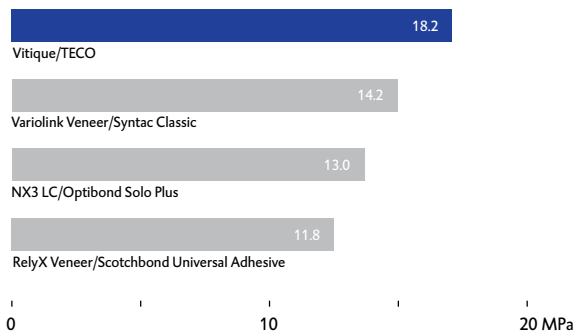

Remove Excess Material with Ease

Vitique's advanced formula allows for effortless clean up. The perfectly adjusted gel-phase (after tacking) provides an easy, fast and clean removal of excess cement.

Practical Veneer Tip

A special veneer tip has been developed to assist in delivering the ideal amount of cement onto the veneer. It can be used to evenly apply a flat strip of cement, both conveniently and quickly.

The TECO Total-Etch bonding system

The bonding system contained in the Accessory Kit is DMG's TECO Total-Etch; a single bottle system that provides excellent bond strength and helps to ensure reliable veneer cementation.

Achieving results with Vitique

Photos courtesy of: Dr. Paolantoni, Italy

The shear bond strength (SBS) of various adhesive systems on etched enamel

Source: Internal measurements, DMG, Hamburg 2013.

Vitique Silane

Silane is a two component system which consists of an adhesive silane and an activator. The components are mixed in a 1:1 ratio directly before application, ensuring a fresh mix, resulting in a better bond.